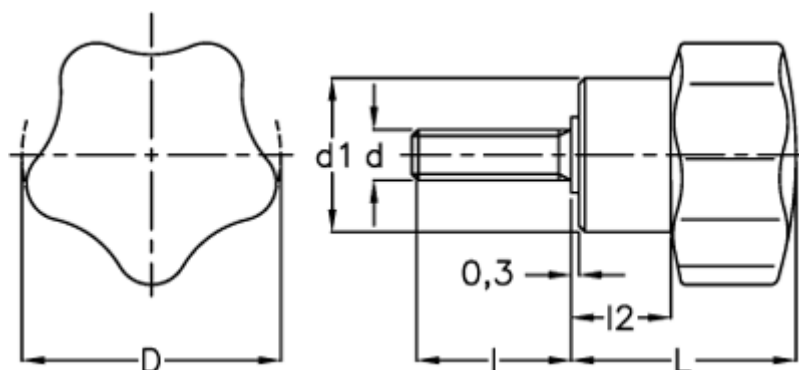

Data Sheet

Article number: 2302066241

Description: E+G Lobe knob
VC.192/30 p-M8x20

Measures

D	= 32
d1	= 19
d 6g	= M8
l	= 20
L	= 23
l2	= 11